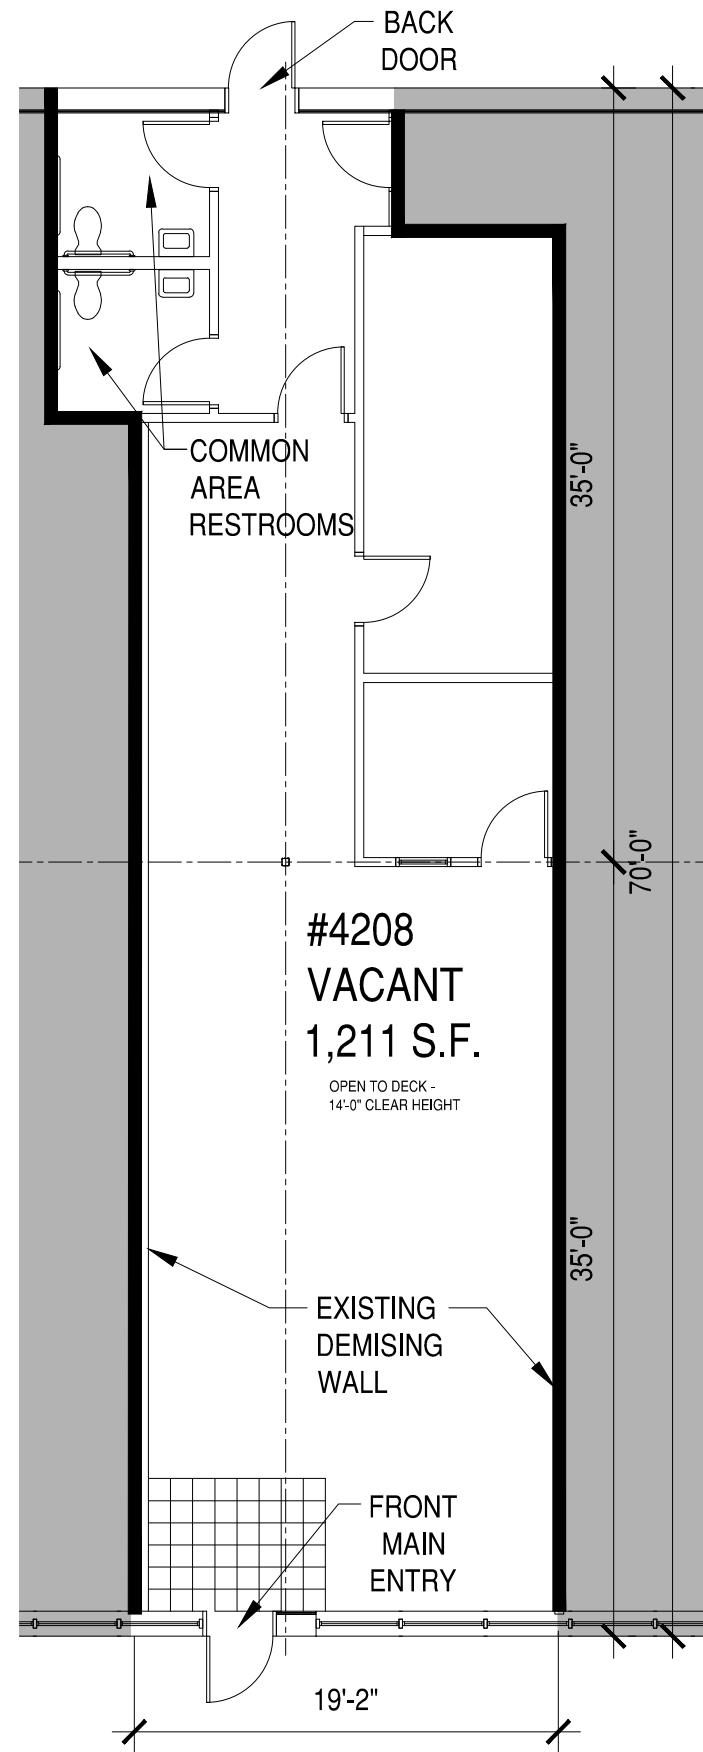

G:\Arch\2000\Projects-Active\CSM Retail\Rochester Shopping Center\Tenants-As-Built\Unit\_4208\Unit\_4208.dwg

1 FLOOR PLAN  
UP-1 SEE GRAPHIC SCALE

## AS-BUILT UNIT PLAN

UNIT	AS OF	VERSION
4208	8/11/23	UP - 1

TENANT SUMMARY - AVAILABLE	
RETAIL AREA	1,211 SF
TOTAL	1,211 SF

### GRAPHIC SCALE